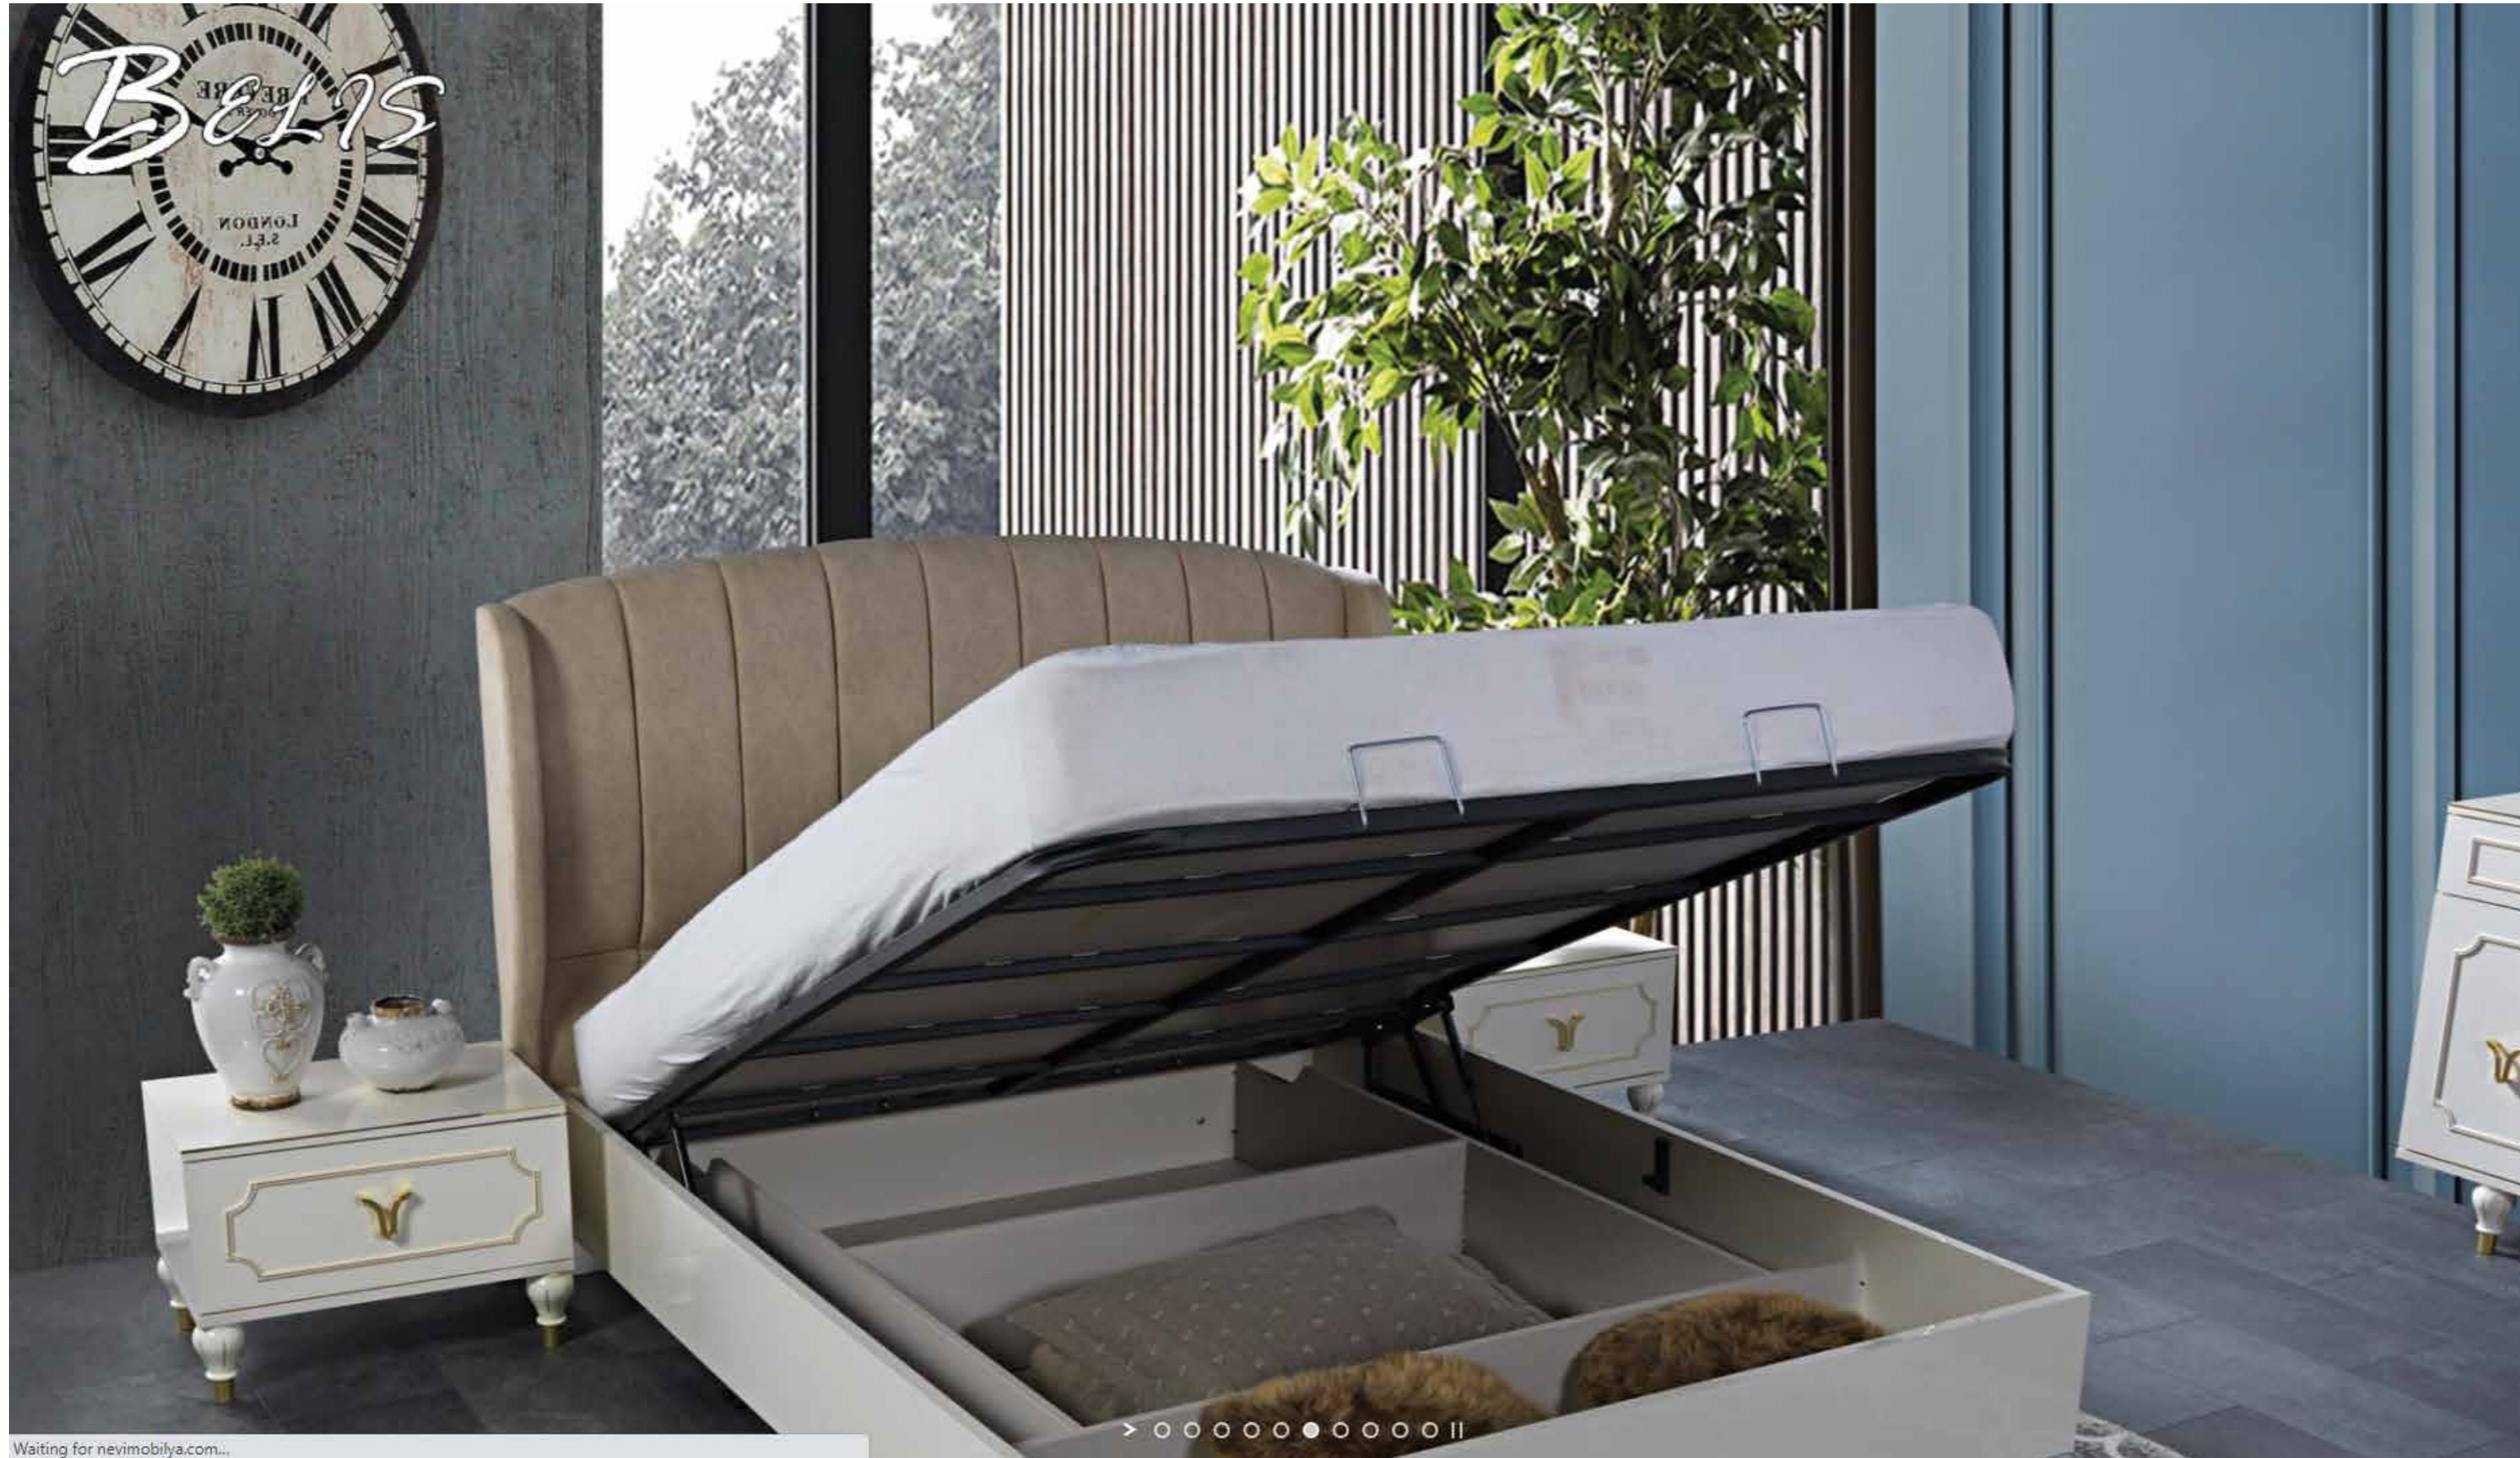

Waiting for nevimobilya.com...